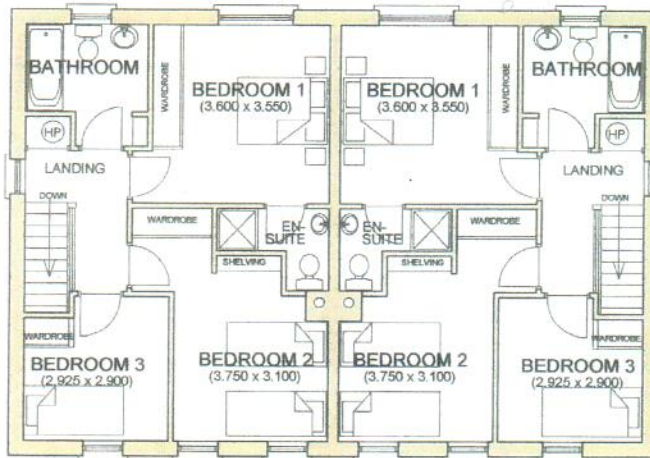

Tramore

Knockenduff

House Type E

THESE DRAWINGS ARE FOR ILLUSTRATION PURPOSE ONLY AND DO NOT FORM PART OF ANY CONTRACT

FIRST FLOOR PLAN

GROUND FLOOR PLAN

House Type E Floor Area 104.8sqm (1125 Sq Ft)