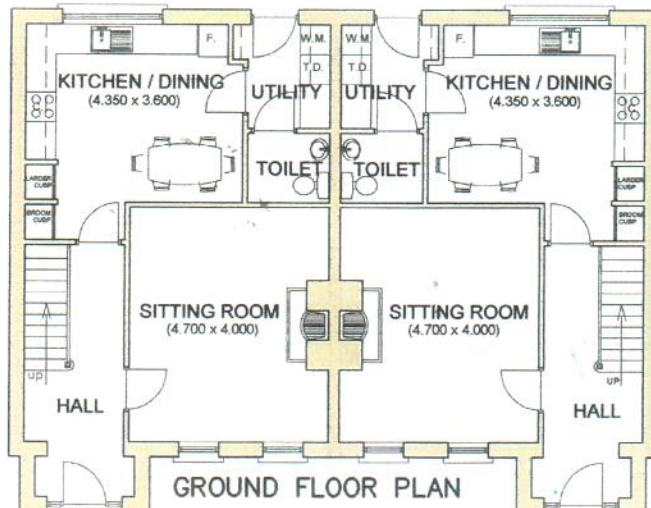

Tramore

Knockenduff

House Type E

THESE DRAWINGS ARE FOR ILLUSTRATION PURPOSE ONLY AND DO NOT FORM PART OF ANY CONTRACT

FIRST FLOOR PLAN

GROUND FLOOR PLAN

House Type E Floor Area 104.8sqm (1125 Sq Ft)