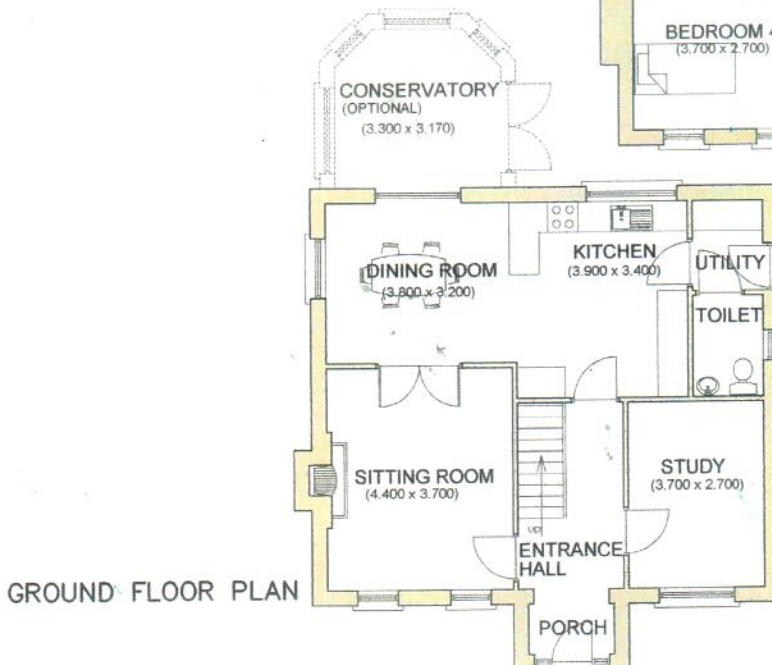

Tramore

Knockenduff

House Type A

THESE DRAWINGS ARE FOR ILLUSTRATION PURPOSE ONLY AND DO NOT FORM PART OF ANY CONTRACT

House Type A Floor Area 138sam (1464 Sq Ft) excl. conservatory