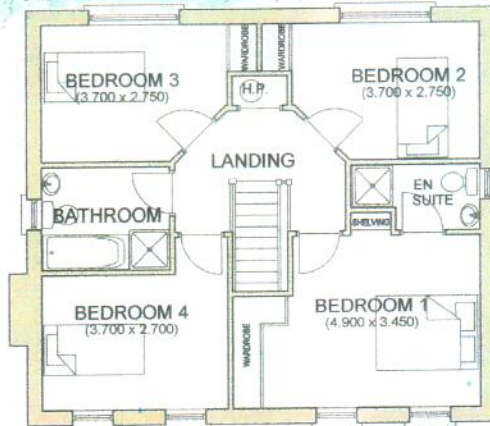

Tramore

Knockenduff

House Type A

THESE DRAWINGS ARE FOR ILLUSTRATION PURPOSE ONLY AND DO NOT FORM PART OF ANY CONTRACT

House Type A Floor Area 138sam (1464 Sq Ft) excl. conservatory