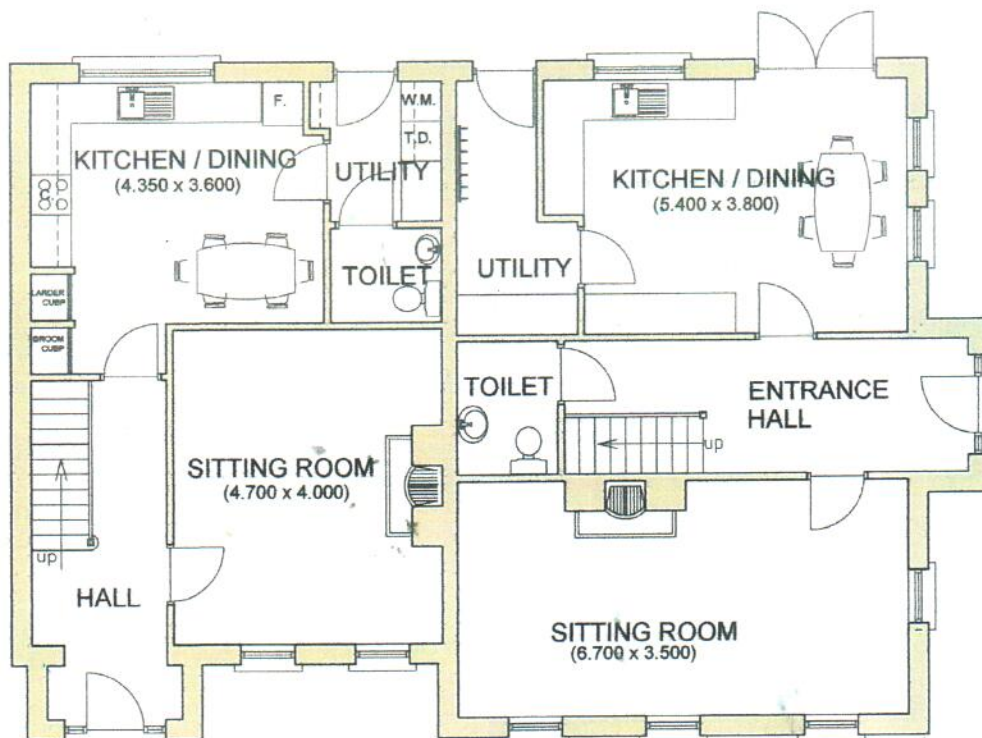

Tramore

Knockenduff

House Type C

THESE DRAWINGS ARE FOR ILLUSTRATION PURPOSE ONLY AND DO NOT FORM PART OF ANY CONTRACT

FIRST FLOOR PLAN

FLOOR AREA : 104.6 sq.m.
(1125 sq ft)

FLOOR AREA : 130 sq.m.
(1400 sq ft)

GROUND FLOOR PLAN