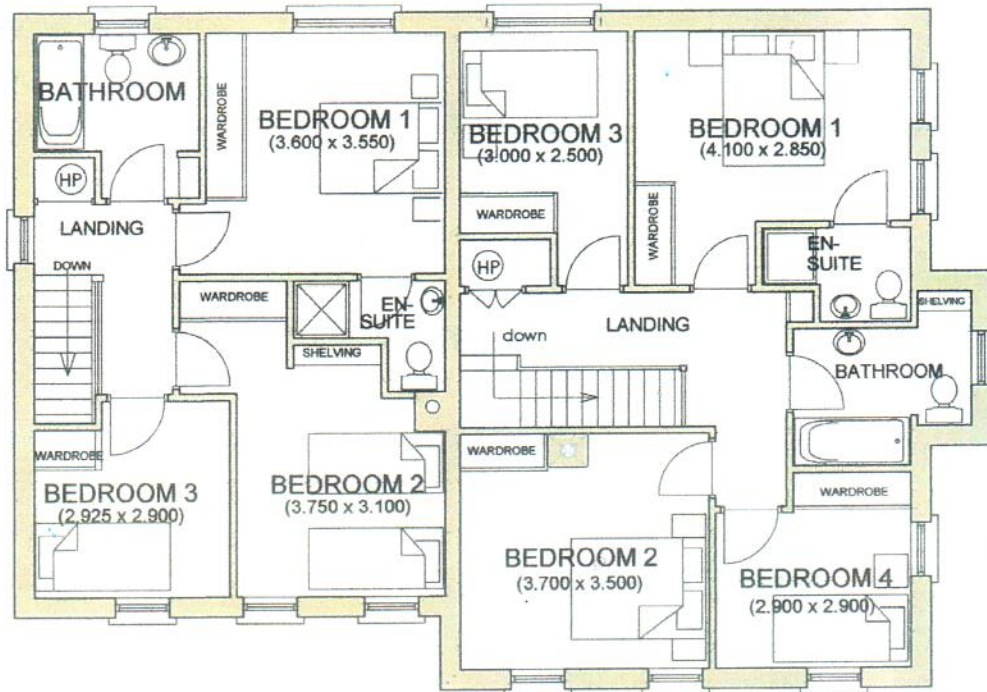

Tramore

Knockenduff

House Type C

THESE DRAWINGS ARE FOR ILLUSTRATION PURPOSE ONLY AND DO NOT FORM PART OF ANY CONTRACT

FIRST FLOOR PLAN

FLOOR AREA : 104.6 sq.m.
(1125 sq ft)

FLOOR AREA : 130 sq.m.
(1400 sq ft)

GROUND FLOOR PLAN